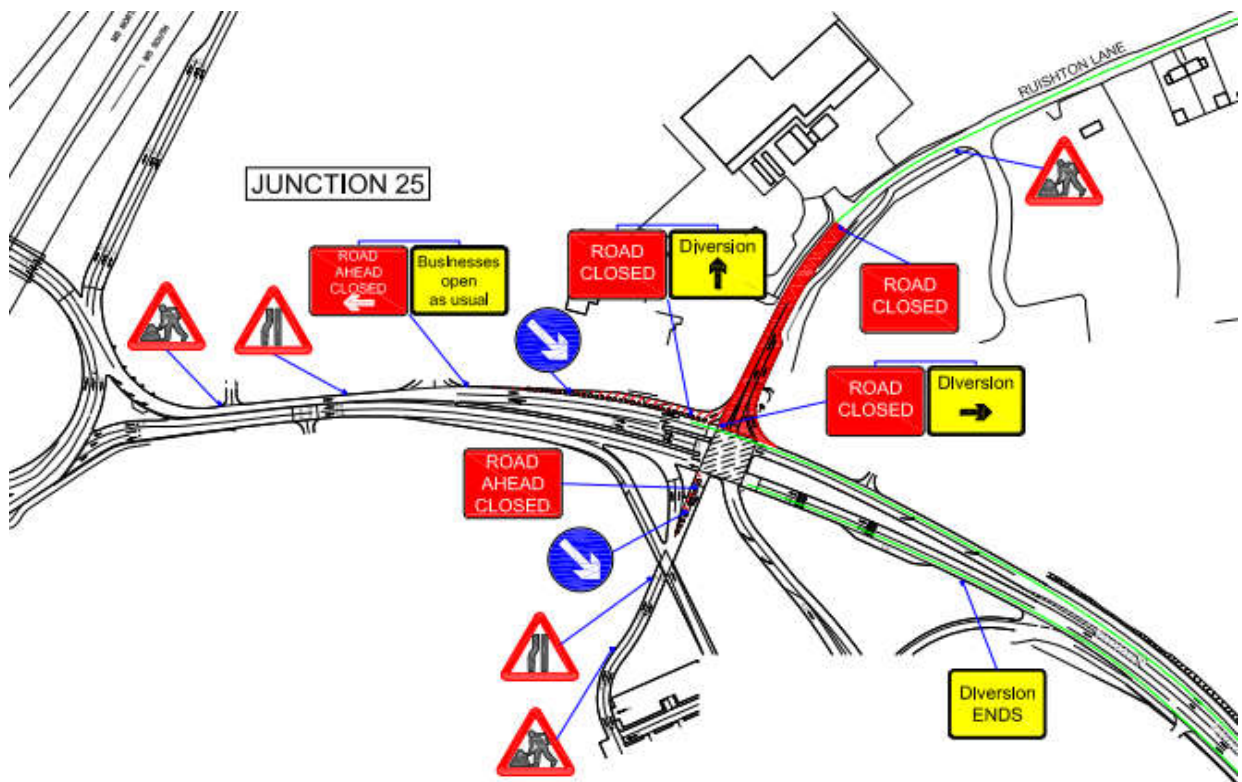

M5 Junction 25 Improvements Scheme Update Bulletin: Ruishton Lane

Road Closure Ruishton Lane - Update

In our previous Newsletter circulated on 10th August, we advised that Ruishton Lane would be closed during August for 5 weeks. This would allow Wessex Water to upgrade their system.

Following excavation and inspection by Wessex Water, there is an area of old pipe work that was not shown on the existing utility drawings. These pipes are still live and need to be replaced. Therefore, it has been agreed with Wessex Water to replace this pipe work now. This will ensure continuity of water supply and minimise the disruption for local residents/businesses in the future. This means the closure of Ruishton Lane will need to be extended until Tuesday 29th September 2020 to complete this essential work and reinstate the road.

Pedestrian and cycle access will be maintained and a diversion route for traffic will be clearly signposted. The diversion route will be via Cheats Road, Lipe Lane and the A358. The Diversion route below shall remain in place until completion of this work.

Closure Area

M5 Junction 25 Improvement Scheme – Ruishton Lane Closure Update

Diversion Route

Public Information Centre

In order to protect the public and our staff, we have closed the Public Information Centre during the Covid-19 outbreak. If you have any queries about the scheme, or would like more information, please get in touch using the details below.