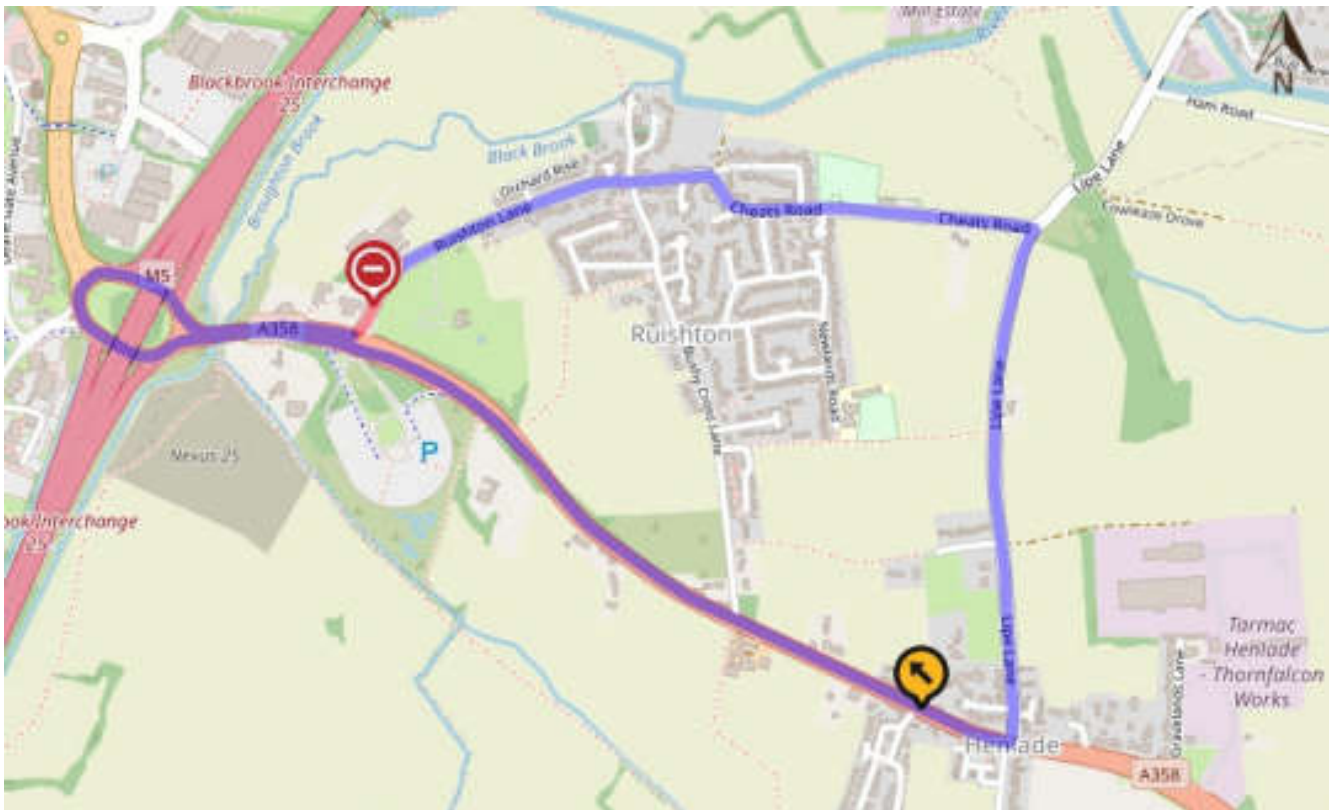

M5 Junction 25 Improvements Scheme Update Bulletin: Ruishton Lane

Road Closure Ruishton Lane - Update

In our previous Newsletter circulated on 10th August, we advised that Ruishton Lane would be closed during August for 5 weeks. This would allow Wessex Water to upgrade their system.

Following excavation and inspection by Wessex Water, there is an area of old pipe work that was not shown on the existing utility drawings. These pipes are still live and need to be replaced. Therefore, it has been agreed with Wessex Water to replace this pipe work now. This will ensure continuity of water supply and minimise the disruption for local residents/businesses in the future. This means the closure of Ruishton Lane will need to be extended until Tuesday 29th September 2020 to complete this essential work and reinstate the road.

Pedestrian and cycle access will be maintained and a diversion route for traffic will be clearly signposted. The diversion route will be via Cheats Road, Lipe Lane and the A358. The Diversion route below shall remain in place until completion of this work.

Closure Area

M5 Junction 25 Improvement Scheme – Ruishton Lane Closure Update

Diversion Route

Public Information Centre

In order to protect the public and our staff, we have closed the Public Information Centre during the Covid-19 outbreak. If you have any queries about the scheme, or would like more information, please get in touch using the details below.